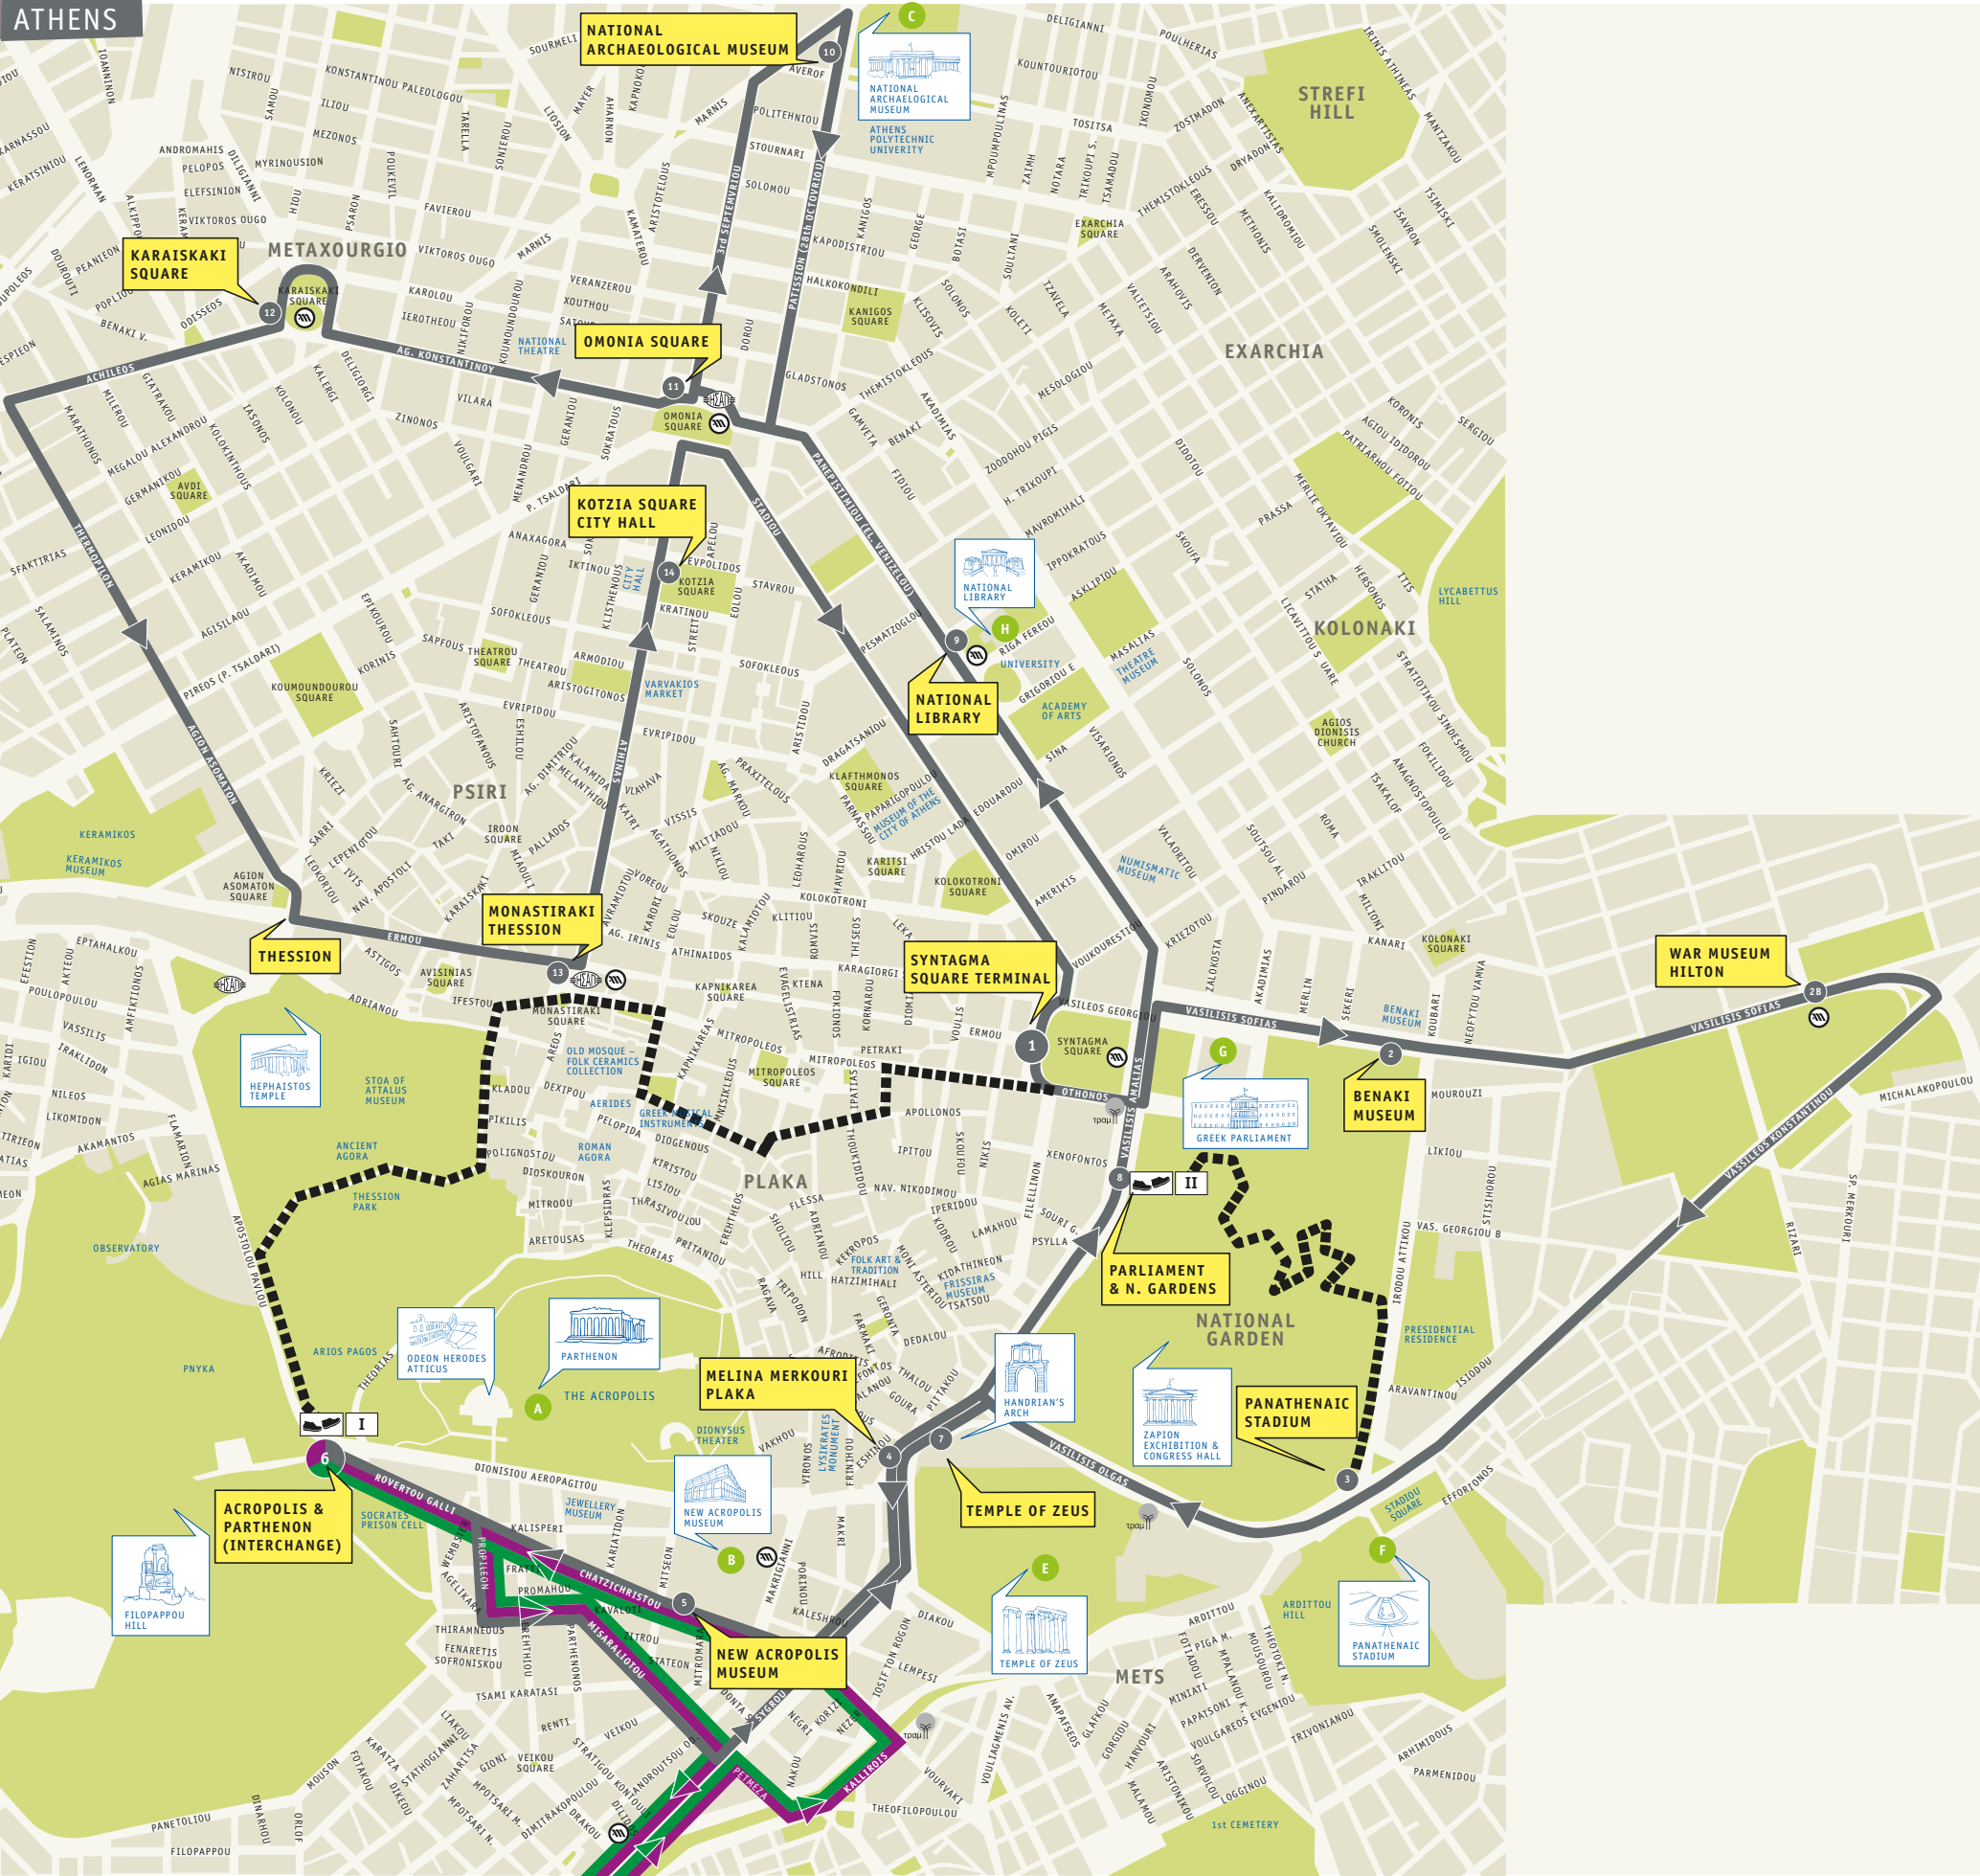

ATHENS

NATIONAL ARCHAEOLOGICAL MUSEUM

NATIONAL ARCHAEOLOGICAL MUSEUM
ATHENS POLYTECHNIC UNIVERSITY

STREPI HILL

KARAISSAKI SQUARE

METAXOURGIO

OMNIA SQUARE

EXARCHIA

KOTZIA SQUARE
CITY HALL

NATIONAL LIBRARY

KOLONAKI

THESSION

MONASTIRAKI
THESSION

SYNTAGMA
SQUARE TERMINAL

WAR MUSEUM
HILTON

HEPHAISTOS
TEMPLE

BENAKI
MUSEUM

PARLIAMENT
& N. GARDENS

NATIONAL
GARDEN

MELINA MERKOURI
PLAKA

HANDRIAN'S
ARCH

PANATHENAI
STADIUM

ACROPOLIS &
PARTHENON
(INTERCHANGE)

TEMPLE OF ZEUS

NEW ACROPOLIS
MUSEUM

TEMPLE OF ZEUS

PANATHENAI
STADIUM

FILOPAPP
HILL

METS

1st CEMETERY